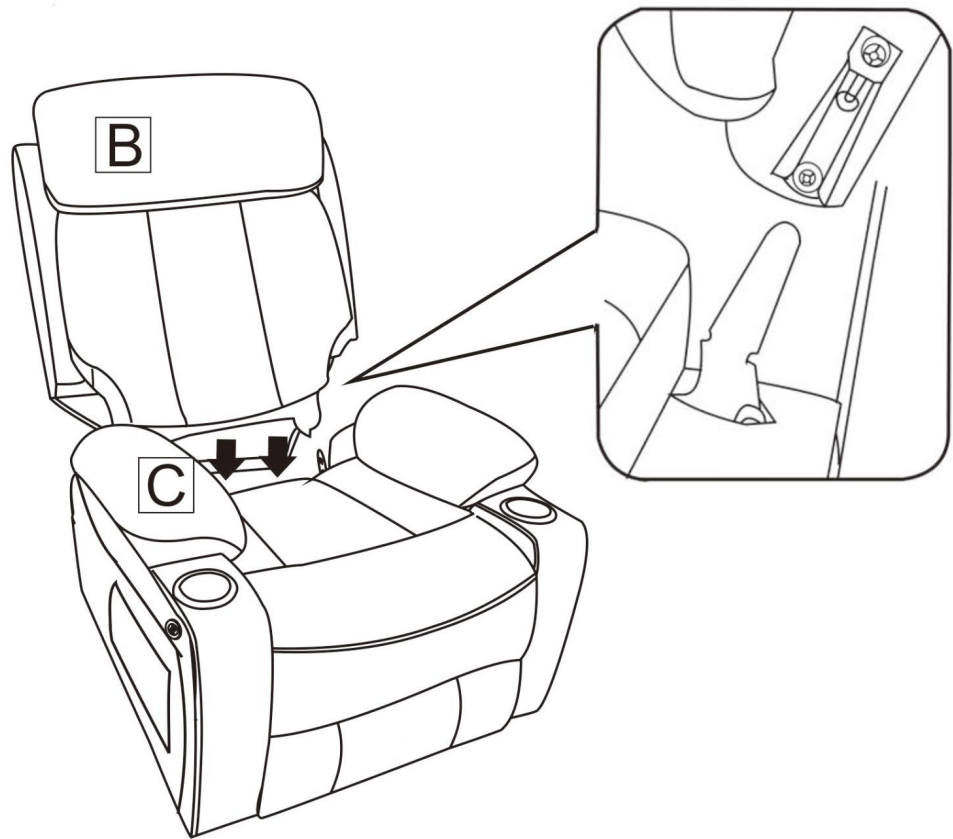

Massage Recliner Assembly Instruction

A 	B 	C X2	D 	E X4	F X2	G
Chair base	Backrest	Left and right armrest	Remote control	Part1	Part2	Power

STEP 1

STEP 2