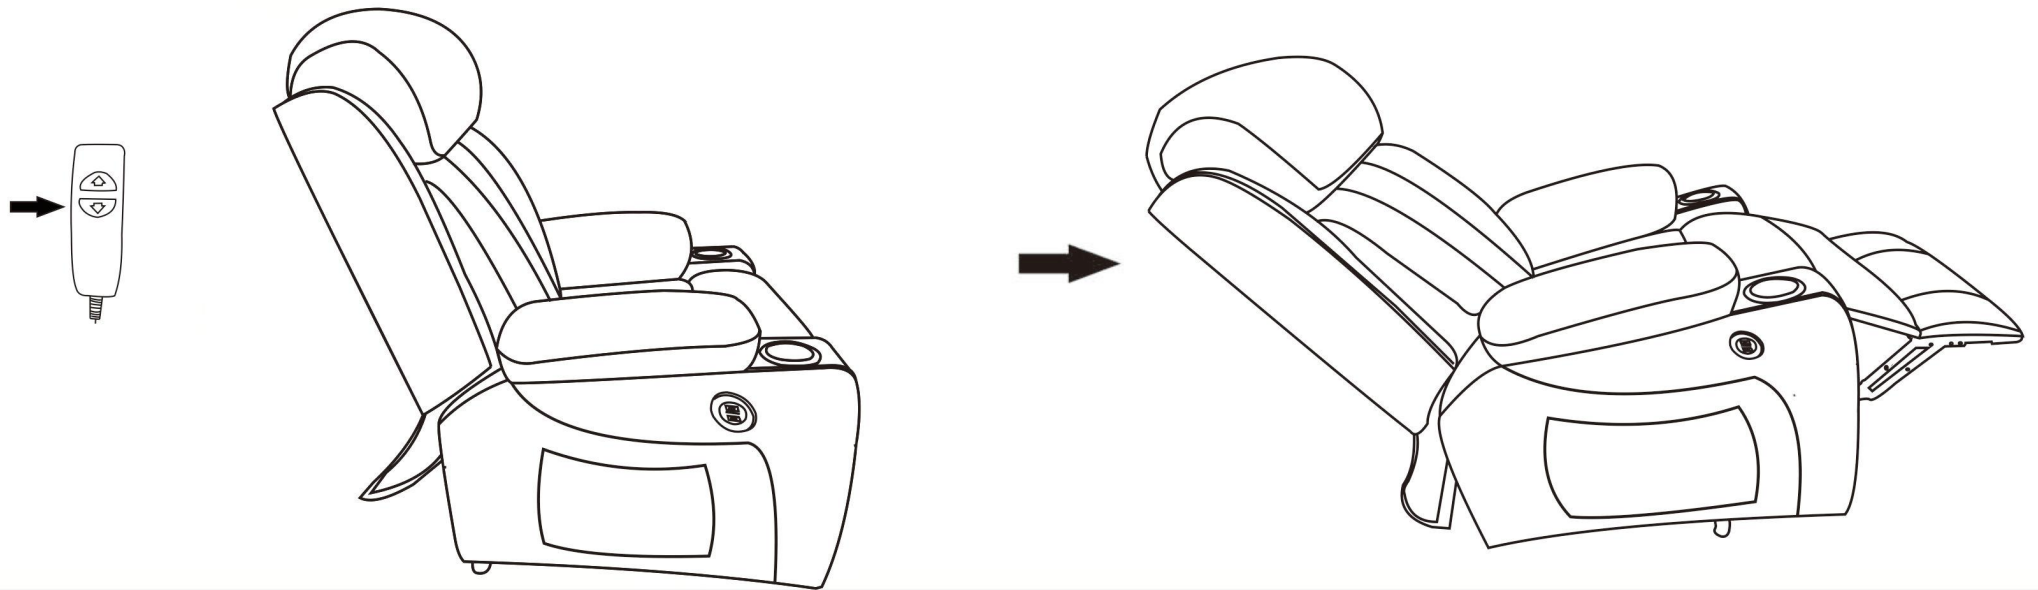

How to recline?